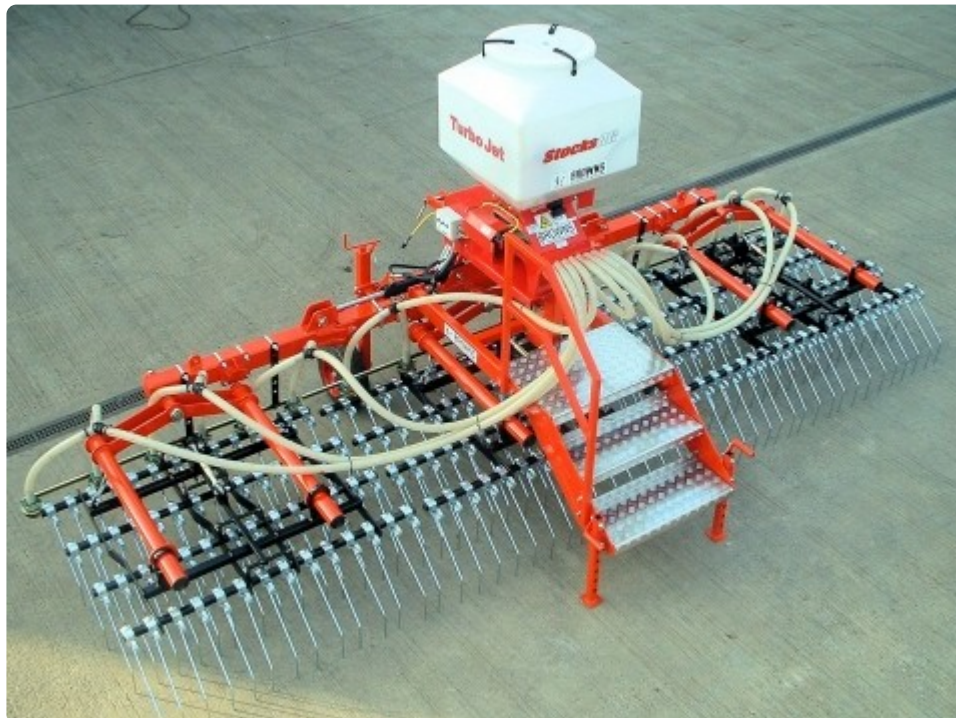

### OVERVIEW

The Turbo jet is a versatile and accurate pneumatic applicator to meter and spread most small seeds from 8 outlets with 8 or 16 spreader plates. Use the Turbo Jet with a Browns Grassmaster Harrow as a grass seeder when undersowing or rejuvenating pasture. A 12 volt motor drives fluted feed rolls that meter seeds into the individual air tubes. High capacity electric fans ensure a reliable spread, and the versatile feed mechanism easily adapts for different rates and products, and a selectable agitator prevents difficult grass seeds from bridging. Available with two control options.

## FEATURES

- Complete with VS-2 or i-CON controls
- 5m fused power lead and 6m connector cable
- Twin fans for optimum airflow
- Electrically powered hopper agitator to prevent grass seed bridging
- Waterproof, large capacity 240 litre semi translucent hopper
- Supplied with 8 - Y connectors and 16 spreader plates
- Supplied with banking rollers and air stoppers to reduce outlets
- Supplied with flexible tube and universal brackets for 8m wide
- Supplied with 2 sets of feed rolls. - Individual small seed/rape rolls per outlet for accuracy.  
High output grass seed rolls for high rate seeding
- Fitting brackets and steps included as standard