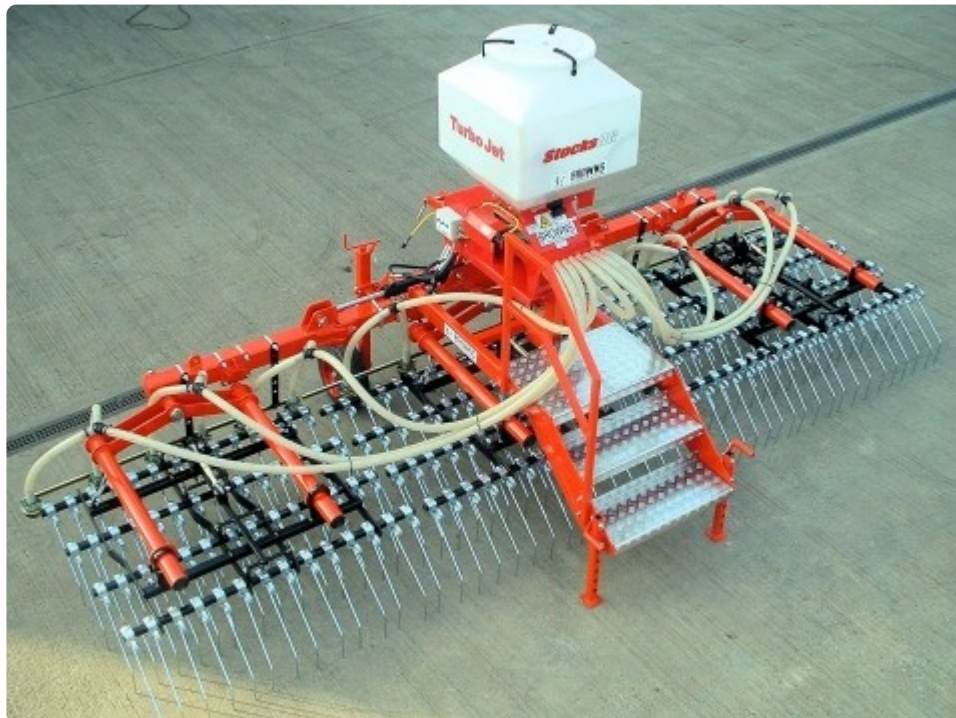

Turbo Jet (pneumatic applicator)

OVERVIEW

The Turbo jet is a versatile and accurate pneumatic applicator to meter and spread most small seeds from 8 outlets with 8 or 16 spreader plates. Use the Turbo Jet with a Browns Grassmaster Harrow as a grass seeder when undersowing or rejuvenating pasture. A 12 volt motor drives fluted feed rolls that meter seeds into the individual air tubes. High capacity electric fans ensure a reliable spread, and the versatile feed mechanism easily adapts for different rates and products, and a selectable agitator prevents difficult grass seeds from bridging. Available with two control options.

The VS-2 control system gives 24 motor speeds 'on the go' adjustment and can be fitted with a GPS receiver or land wheel to automatically maintain application rates as forward speed varies.

The i-CON control system is an extremely comprehensive GPS based colour touch screen automatic control system with numerous features. It is capable of Precision Farming automated variable rate application, working from a seeding plan. The RDS i-CON system automatically maintains a preset application rate as forward speed varies, with on-the-go manual up and down adjustment of rate from the target. The i-Con monitors forward speed by GPS and controls the feed roll speed as required. Constant comparison and balancing of forward speed versus feed motor speed ensures that an extremely accurate and reliable seeding rate is maintained.